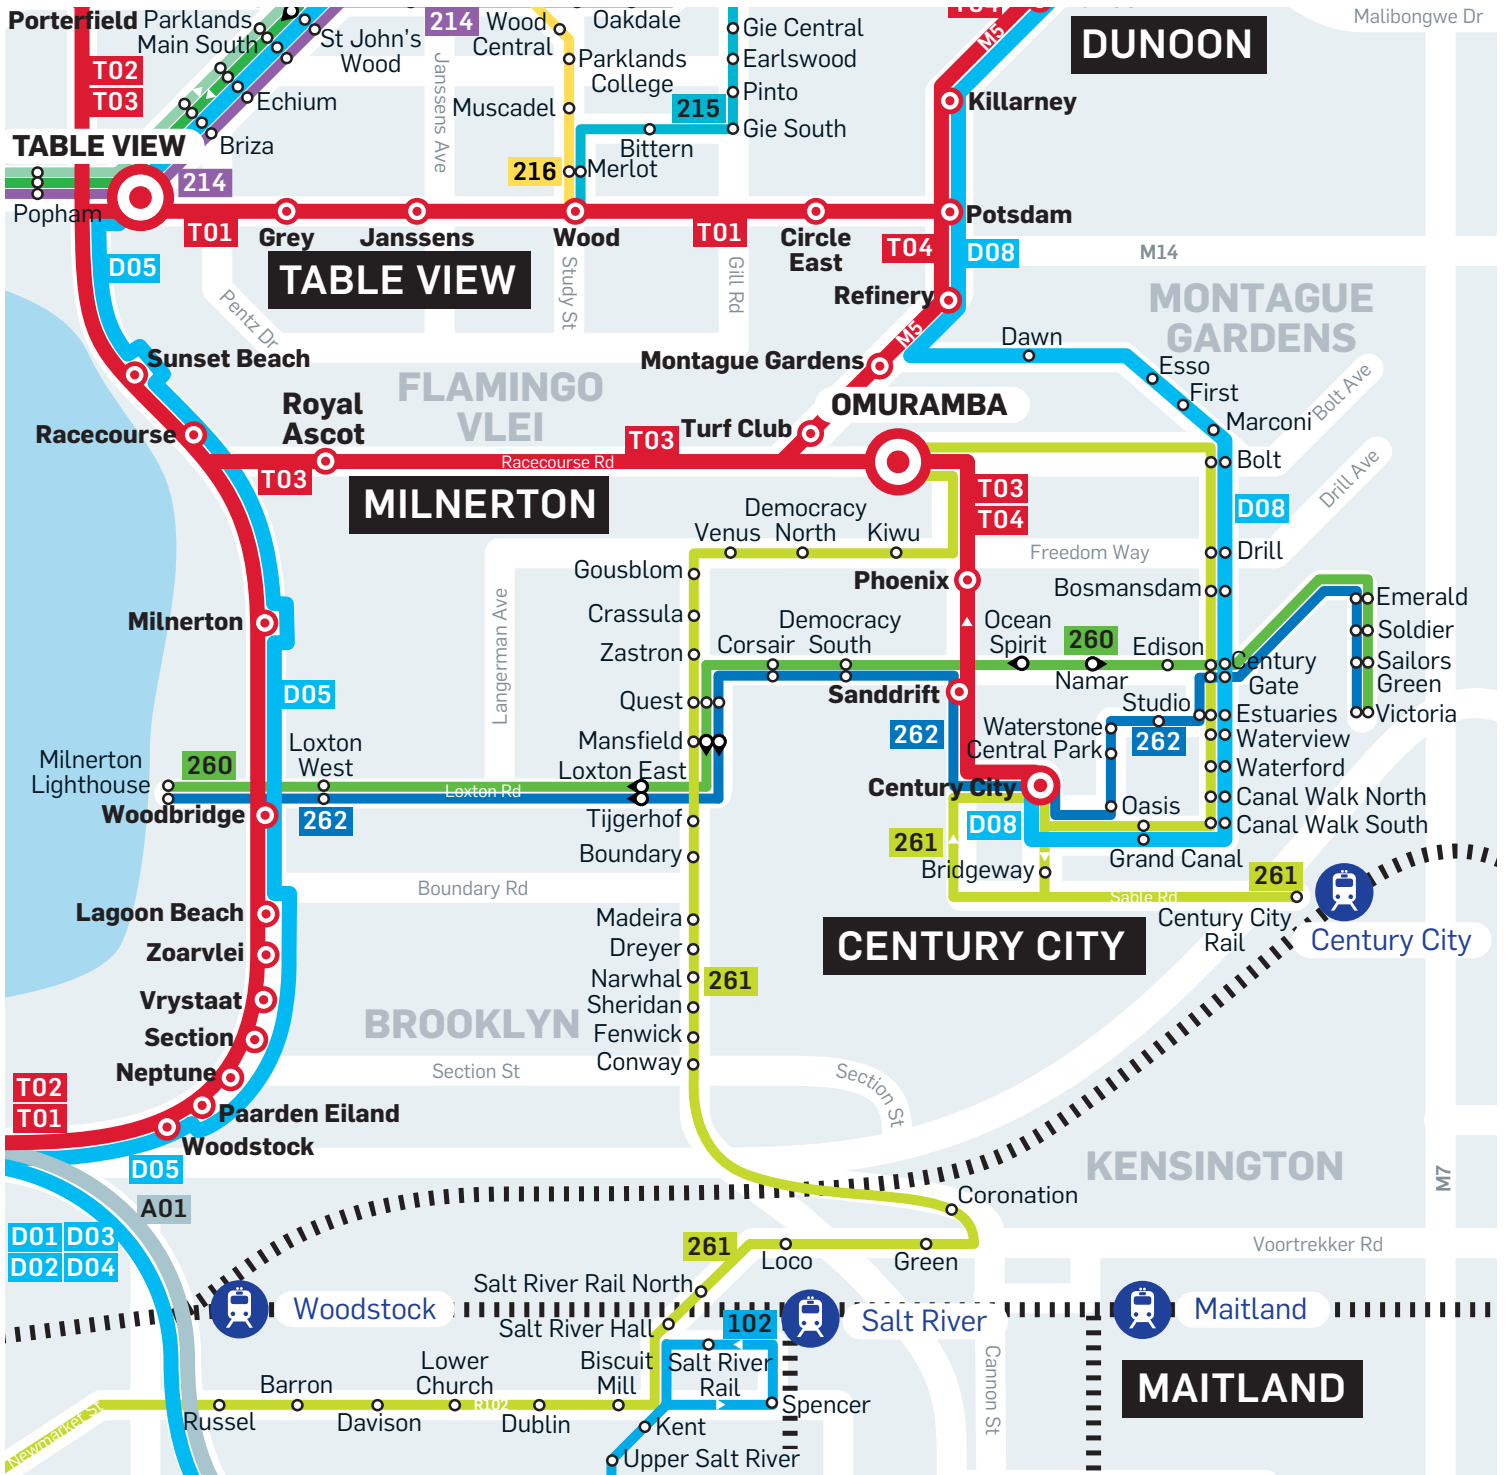

Century City routes - 27 April 2019

Main routes

- T01** Dunoon – Table View – Civic Centre – Waterfront
- T02** Atlantis – Table View – Civic Centre
- T03** Atlantis – Melkbosstrand – Table View – Century City
- T04** Dunoon – Omuramba – Century City

Direct routes

- D05** Dunoon – Parklands – Table View – Civic Centre – Waterfront
- D08** Dunoon – Montague Gardens – Century City

Area routes

- 260** Summer Greens – Woodbridge Island
- 261** Century City Rail – Omuramba – Salt River – Adderley
- 262** Summer Greens – Century City – Woodbridge Island

- Station
 - Rail station
 - Stop
 - Stop only accessible in direction indicated
- Routes, stops and stop names are subject to change.

THIS MAP IS NOT TO SCALE

25.04.19