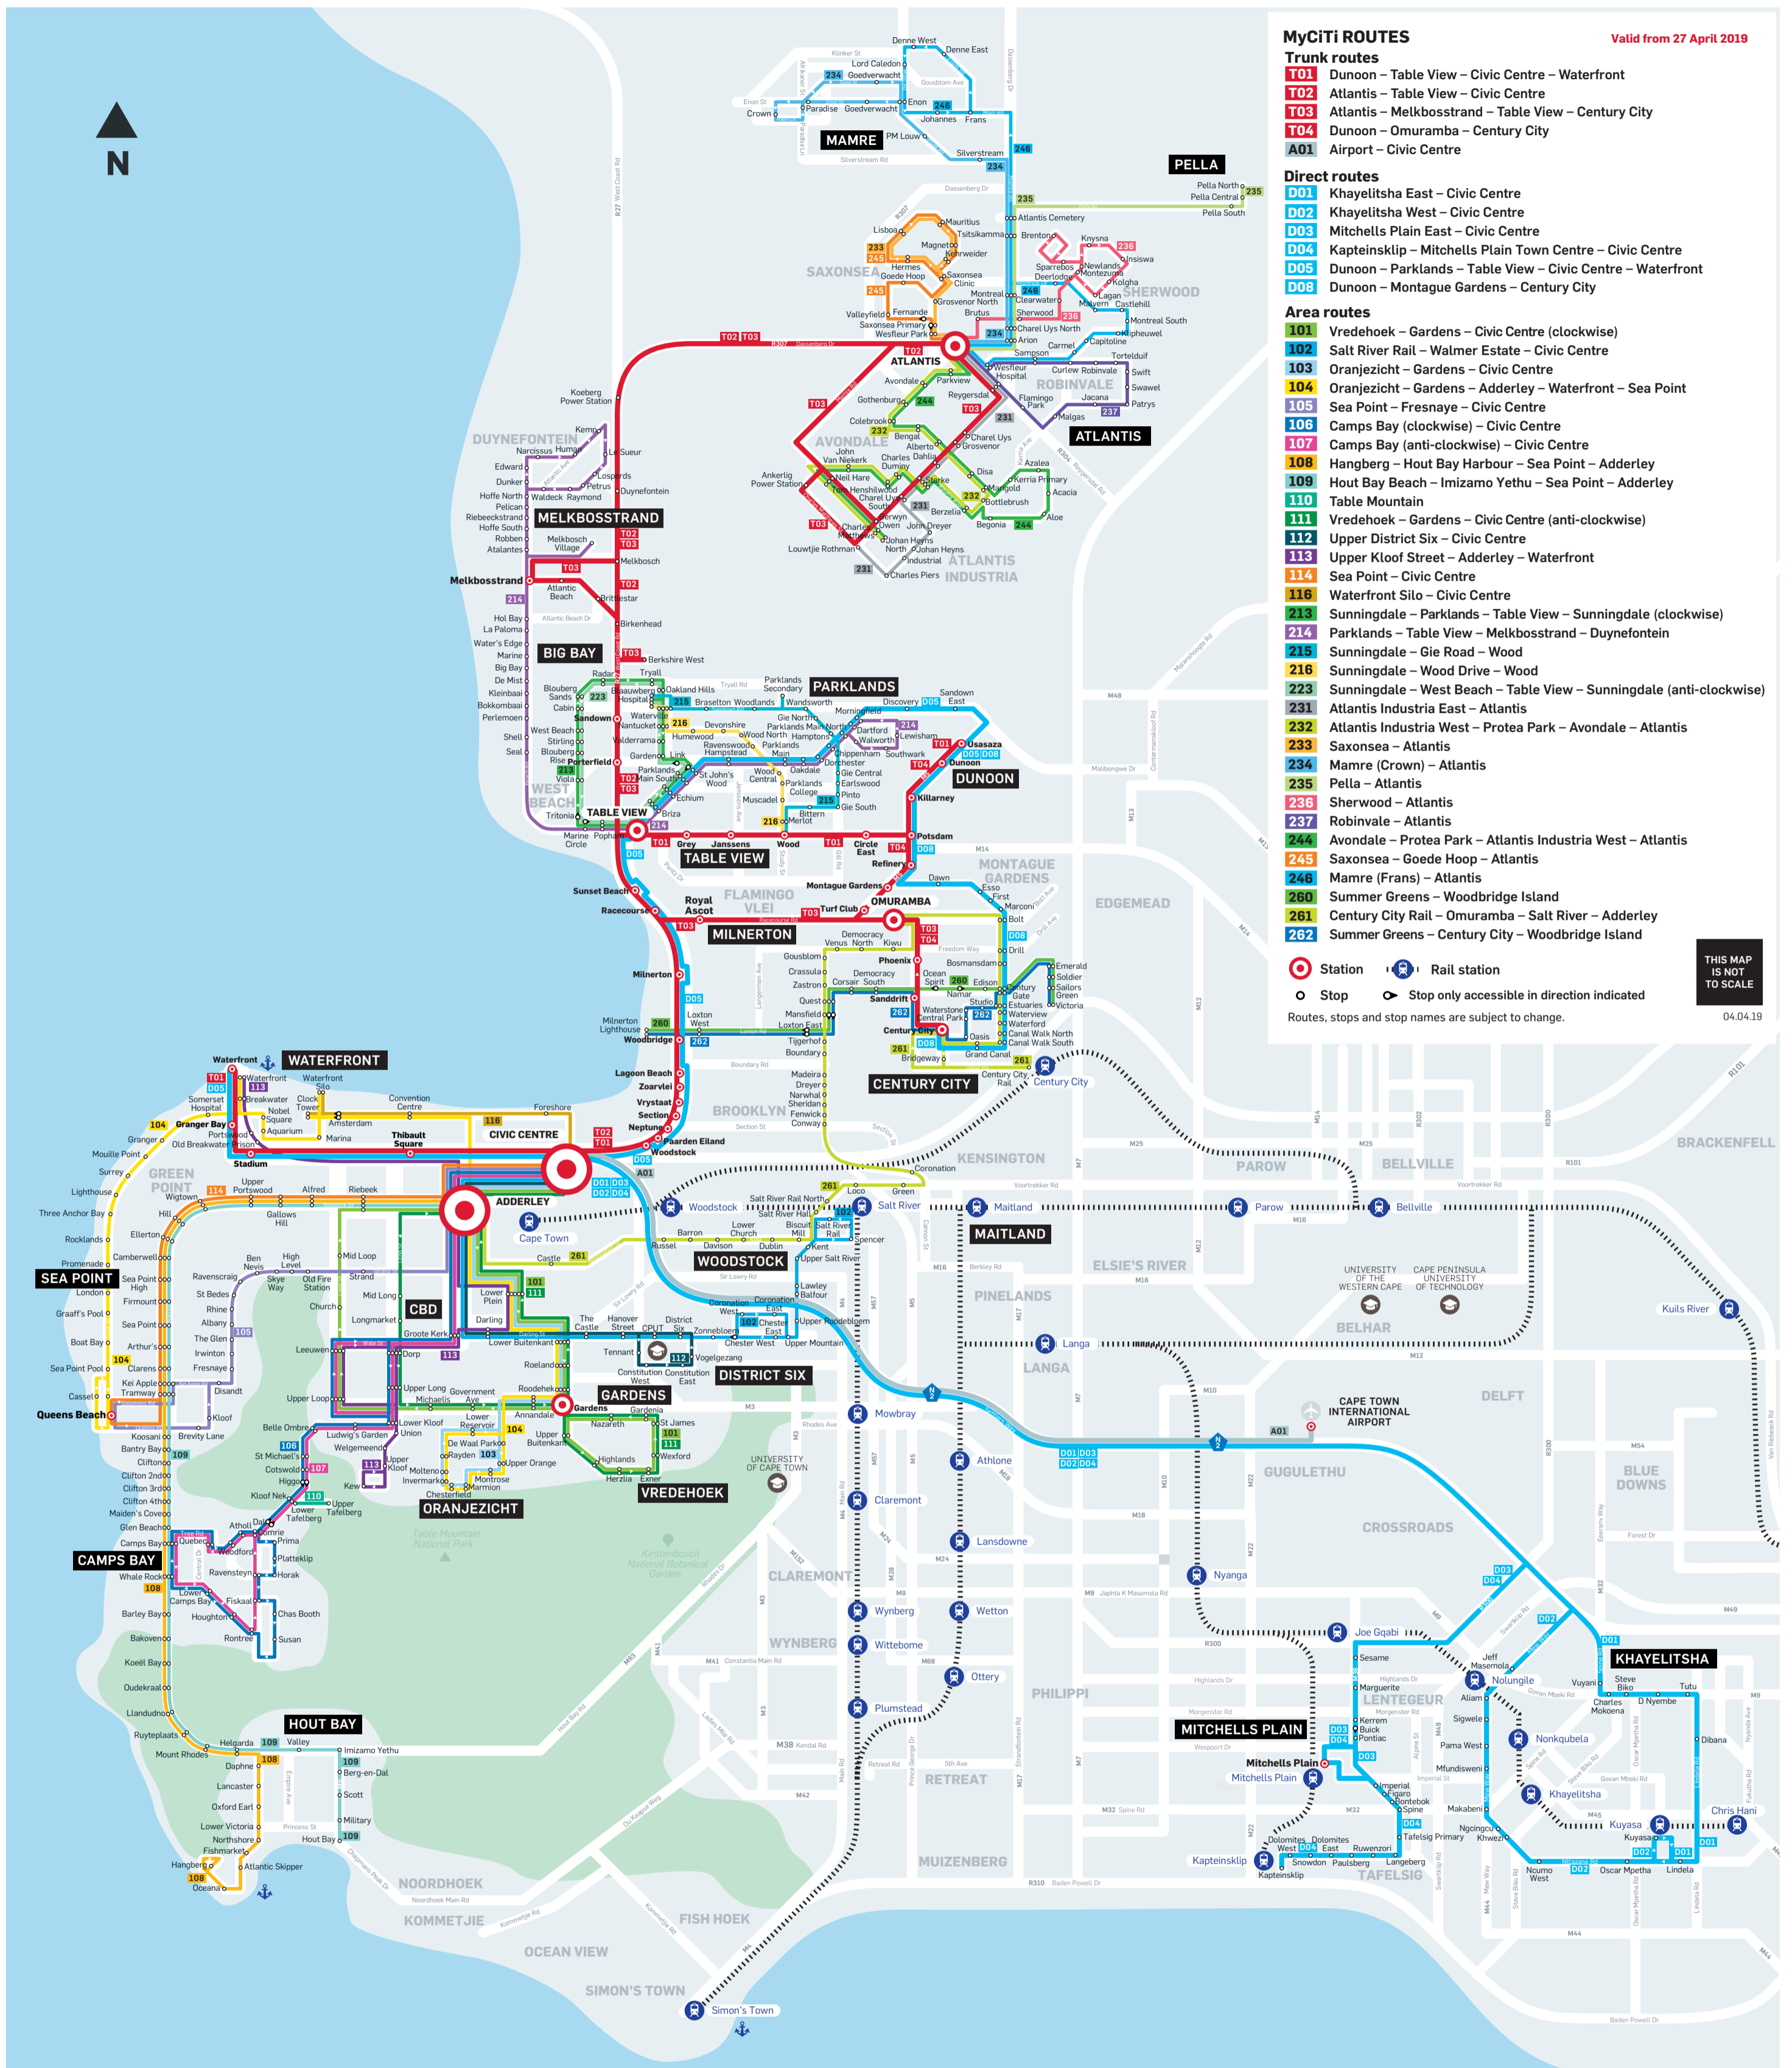

MyCiTi System Map - 27 April 2019

- MyCiTi ROUTES** Valid from 27 April 2019
- Trunk routes**
- T01** Dunoon – Table View – Civic Centre – Waterfront
 - T02** Atlantis – Table View – Civic Centre
 - T03** Atlantis – Melkbosstrand – Table View – Century City
 - T04** Dunoon – Omuramba – Century City
 - A01** Airport – Civic Centre
- Direct routes**
- D01** Khayelitsha East – Civic Centre
 - D02** Khayelitsha West – Civic Centre
 - D03** Mitchells Plain East – Civic Centre
 - D04** Kapteynsklip – Mitchells Plain Town Centre – Civic Centre
 - D05** Dunoon – Parklands – Table View – Civic Centre – Waterfront
 - D08** Dunoon – Montague Gardens – Century City
- Area routes**
- 101** Vredehoek – Gardens – Civic Centre (clockwise)
 - 102** Salt River Rail – Walmer Estate – Civic Centre
 - 103** Oranjezicht – Gardens – Civic Centre
 - 104** Oranjezicht – Gardens – Adderley – Waterfront – Sea Point
 - 105** Sea Point – Fresnaye – Civic Centre
 - 106** Camps Bay (clockwise) – Civic Centre
 - 107** Camps Bay (anti-clockwise) – Civic Centre
 - 108** Hangberg – Hout Bay Harbour – Sea Point – Adderley
 - 109** Hout Bay Beach – Imizamo Yethu – Sea Point – Adderley
 - 110** Table Mountain
 - 111** Vredehoek – Gardens – Civic Centre (anti-clockwise)
 - 112** Upper District Six – Civic Centre
 - 113** Upper Kloof Street – Adderley – Waterfront
 - 114** Sea Point – Civic Centre
 - 116** Waterfront Silo – Civic Centre
 - 213** Sunningdale – Parklands – Table View – Sunningdale (clockwise)
 - 214** Parklands – Table View – Melkbosstrand – Duynfontein
 - 215** Sunningdale – Gie Road – Wood
 - 216** Sunningdale – Wood Drive – Wood
 - 223** Sunningdale – West Beach – Table View – Sunningdale (anti-clockwise)
 - 231** Atlantis Industria East – Atlantis
 - 232** Atlantis Industria West – Protea Park – Avondale – Atlantis
 - 233** Saxonea – Atlantis
 - 234** Mamre (Crown) – Atlantis
 - 235** Pella – Atlantis
 - 236** Sherwood – Atlantis
 - 237** Robinvale – Atlantis
 - 244** Avondale – Protea Park – Atlantis Industria West – Atlantis
 - 245** Saxonea – Goede Hoop – Atlantis
 - 246** Mamre (Frans) – Atlantis
 - 260** Summer Greens – Woodbridge Island
 - 261** Century City Rail – Omuramba – Salt River – Adderley
 - 262** Summer Greens – Century City – Woodbridge Island
- Station** ● **Rail station** ●
- Stop **◐** Stop only accessible in direction indicated
- Routes, stops and stop names are subject to change.
- THIS MAP IS NOT TO SCALE
04.04.19